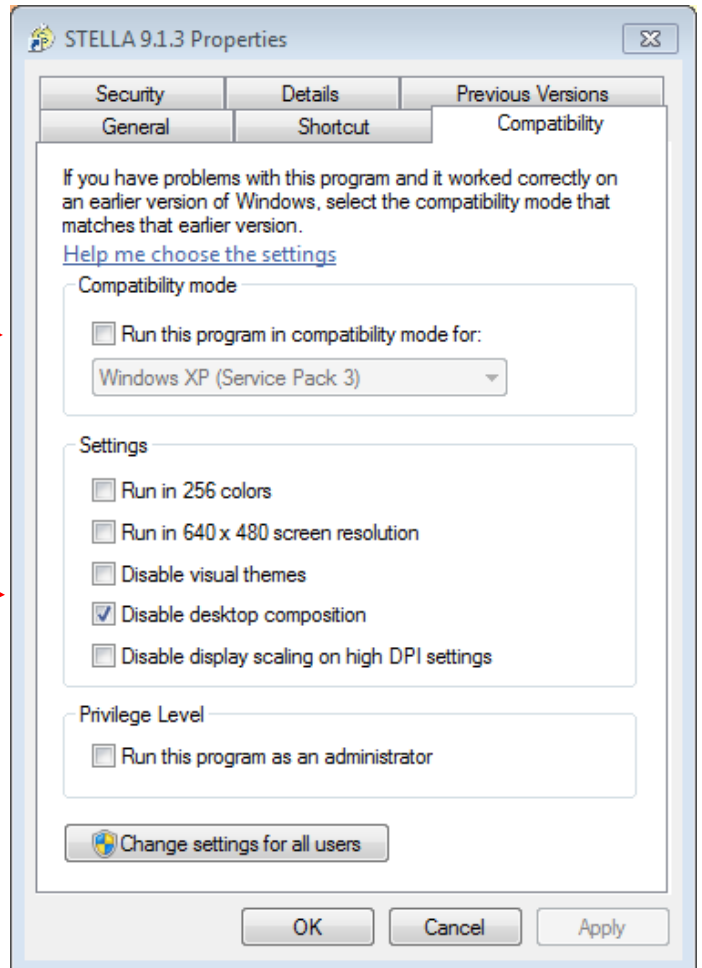

Running on Vista or Windows 7

Right click on the *iThink*, STELLA or isee Player icon on your Desktop and select Properties.

In the Compatibility tab:

Uncheck this option:

Uncheck "Disable visual themes"
Check "Disable desktop composition"